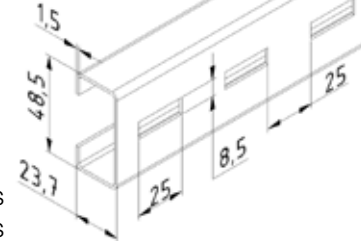

Technical information:

- Torsion spring system (rear);
- Seven standard heights available; 2000, 2125, 2250, 2375, 2500, 2750, 3000mm;
- Maximum door size: 5000 x 3000mm (w x h);
- Maximum door weight: 165 kg;
- Headroom, manual operation, at standard height: 70mm;
- Headroom with operator at standard height: 100mm;
- Minimum side room: 45mm (using 14024) (0mm with special covers, coming soon);
- CE designed conform 13241-1;
- ITT approved by SP;
- Vertical angle and Lintel profile pre-finished in RAL 9010;

Slideable C-track

Art. nr. Length (mm)

24810	1350
24811	3000
24812	1350
24813	3000

Notes:

- With holes
- With holes
- Without holes
- Without holes

24820	3000
24821	4500
24822	6000
24823	3000
24824	4500
24825	6000