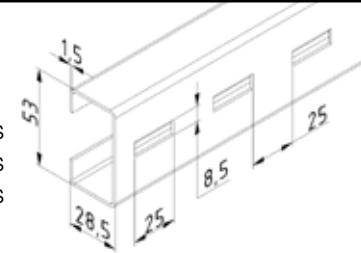

24820	3000
24821	4500
24822	6000
24823	3000
24824	4500
24825	6000

- With holes
- With holes
- With holes
- Without holes
- Without holes
- Without holes

**Rear bracket
24619-L/R**

- Mounting possibility for extendable c-track
- Easy mounting support using 25650-L/R

- To use with 24803 and 24805